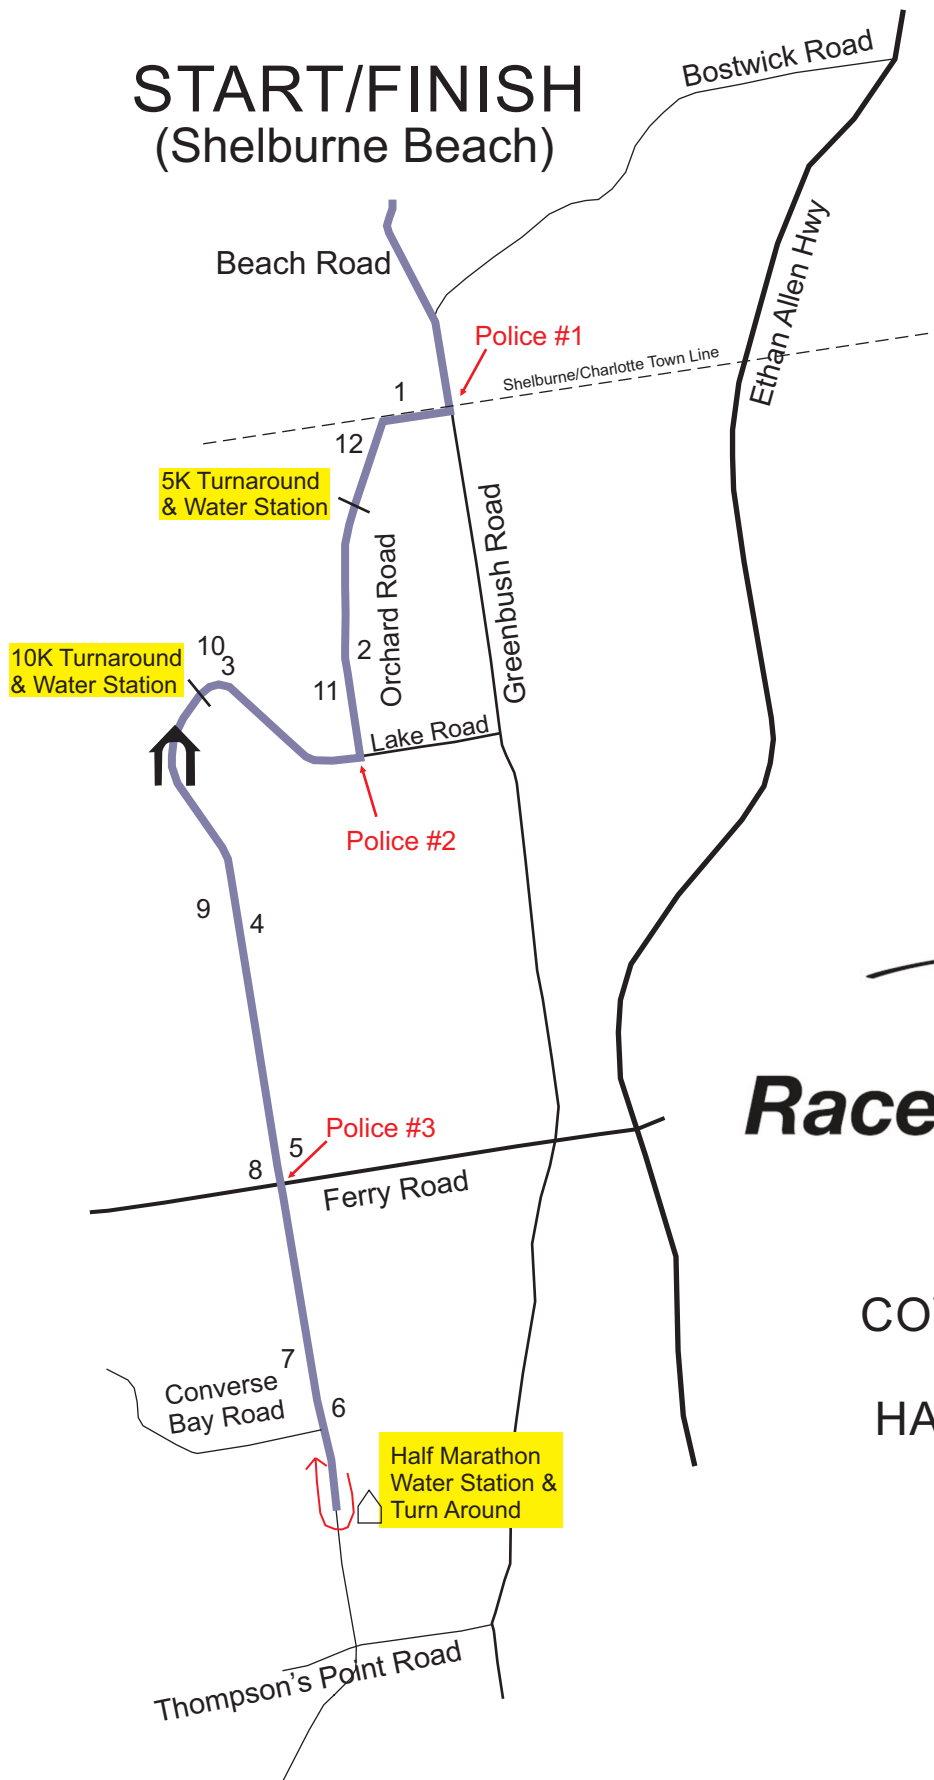

START/FINISH (Shelburne Beach)

CHARLOTTE
COVERED BRIDGE
5K/10K
HALF MARATHON