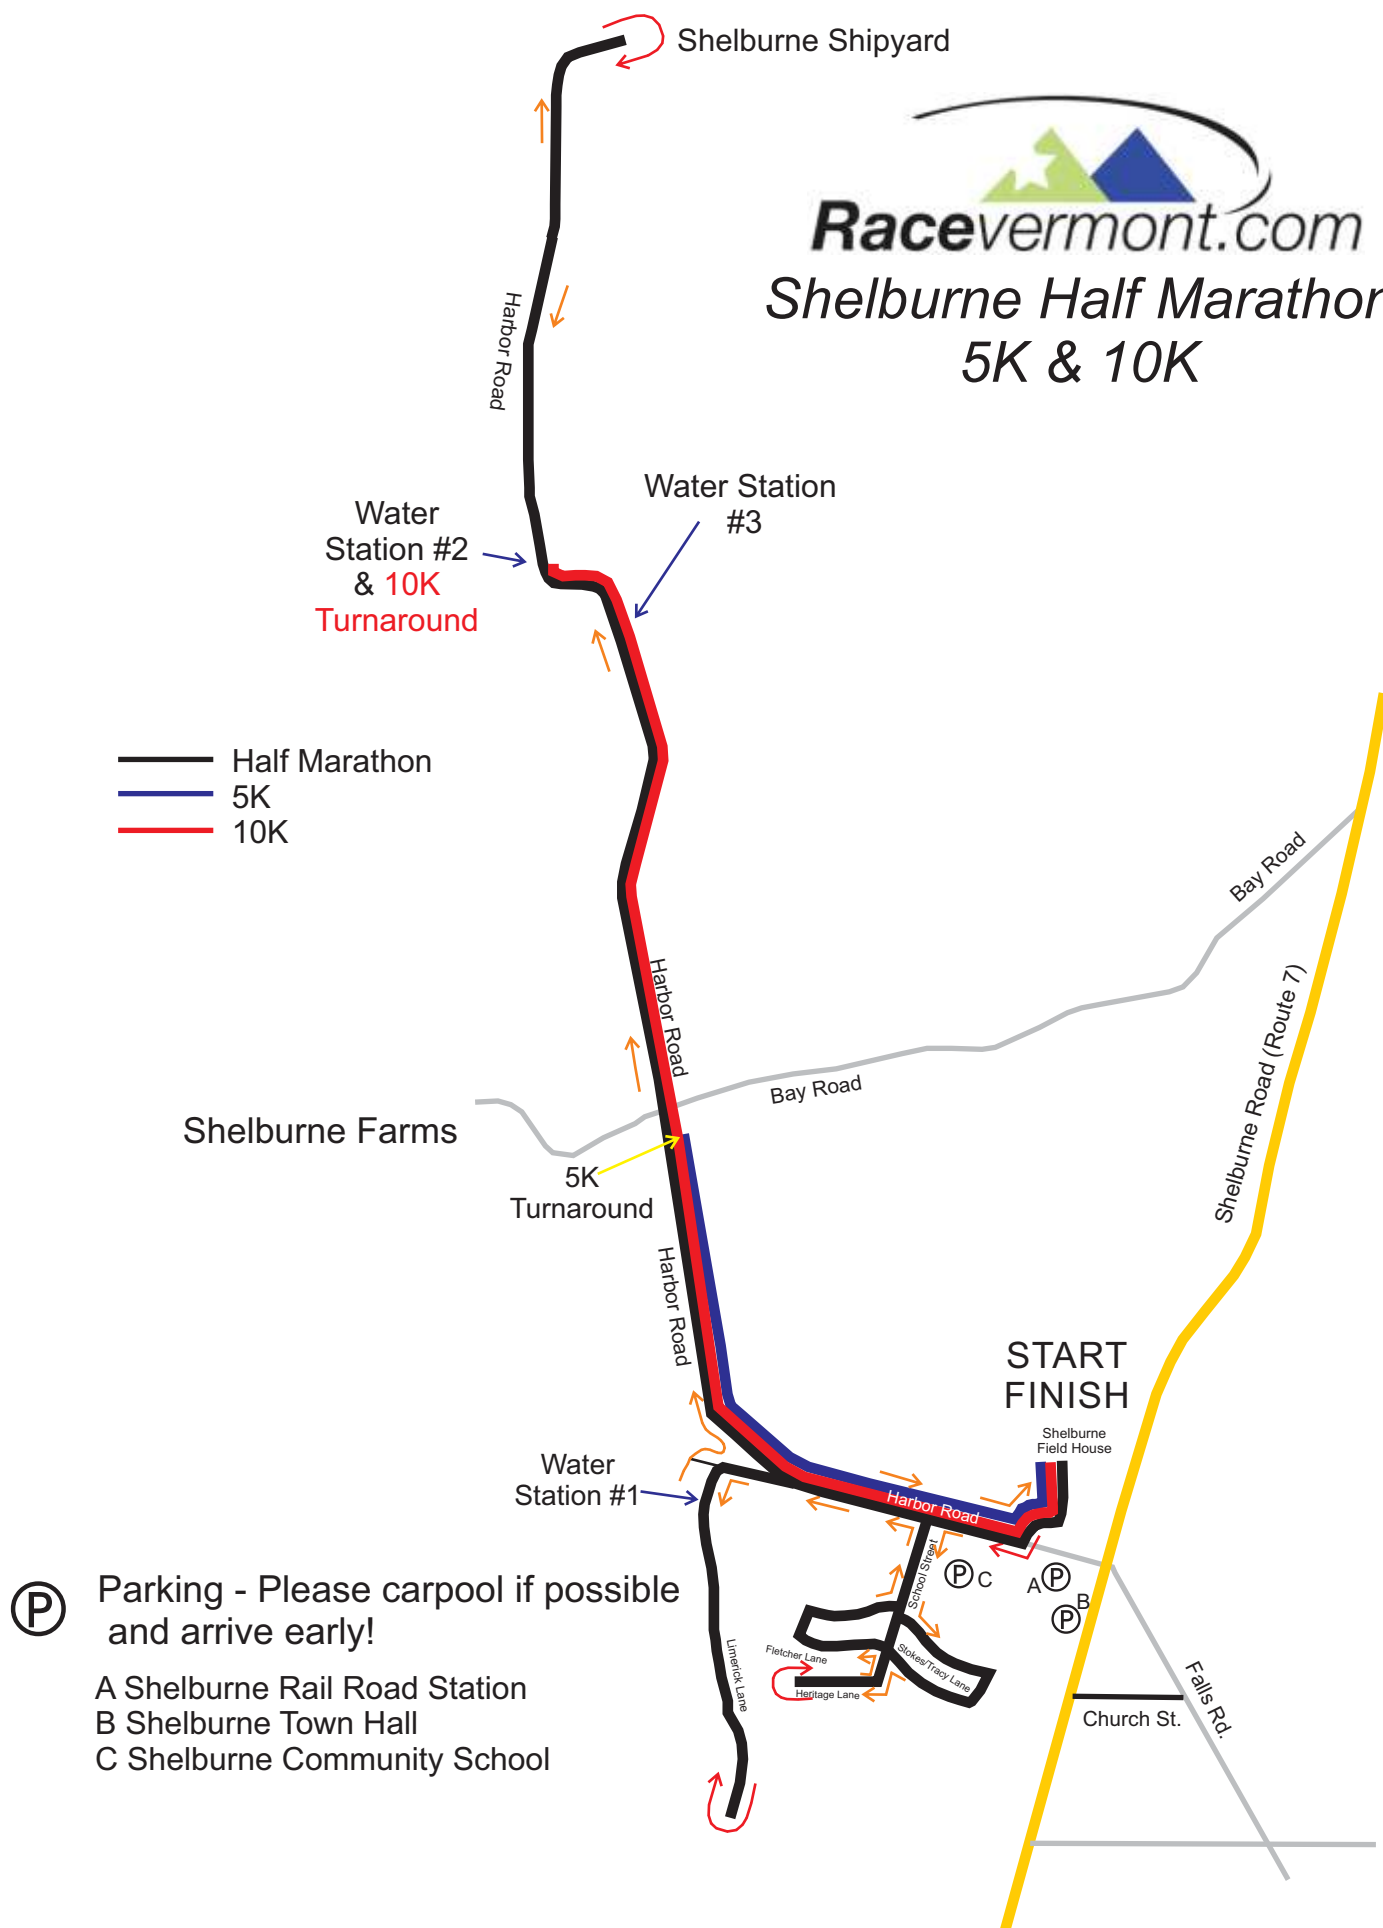

Racevermont.com
Shelburne Half Marathon
5K & 10K

- Half Marathon
- 5K
- 10K

(P) Parking - Please carpool if possible and arrive early!

- A Shelburne Rail Road Station
- B Shelburne Town Hall
- C Shelburne Community School