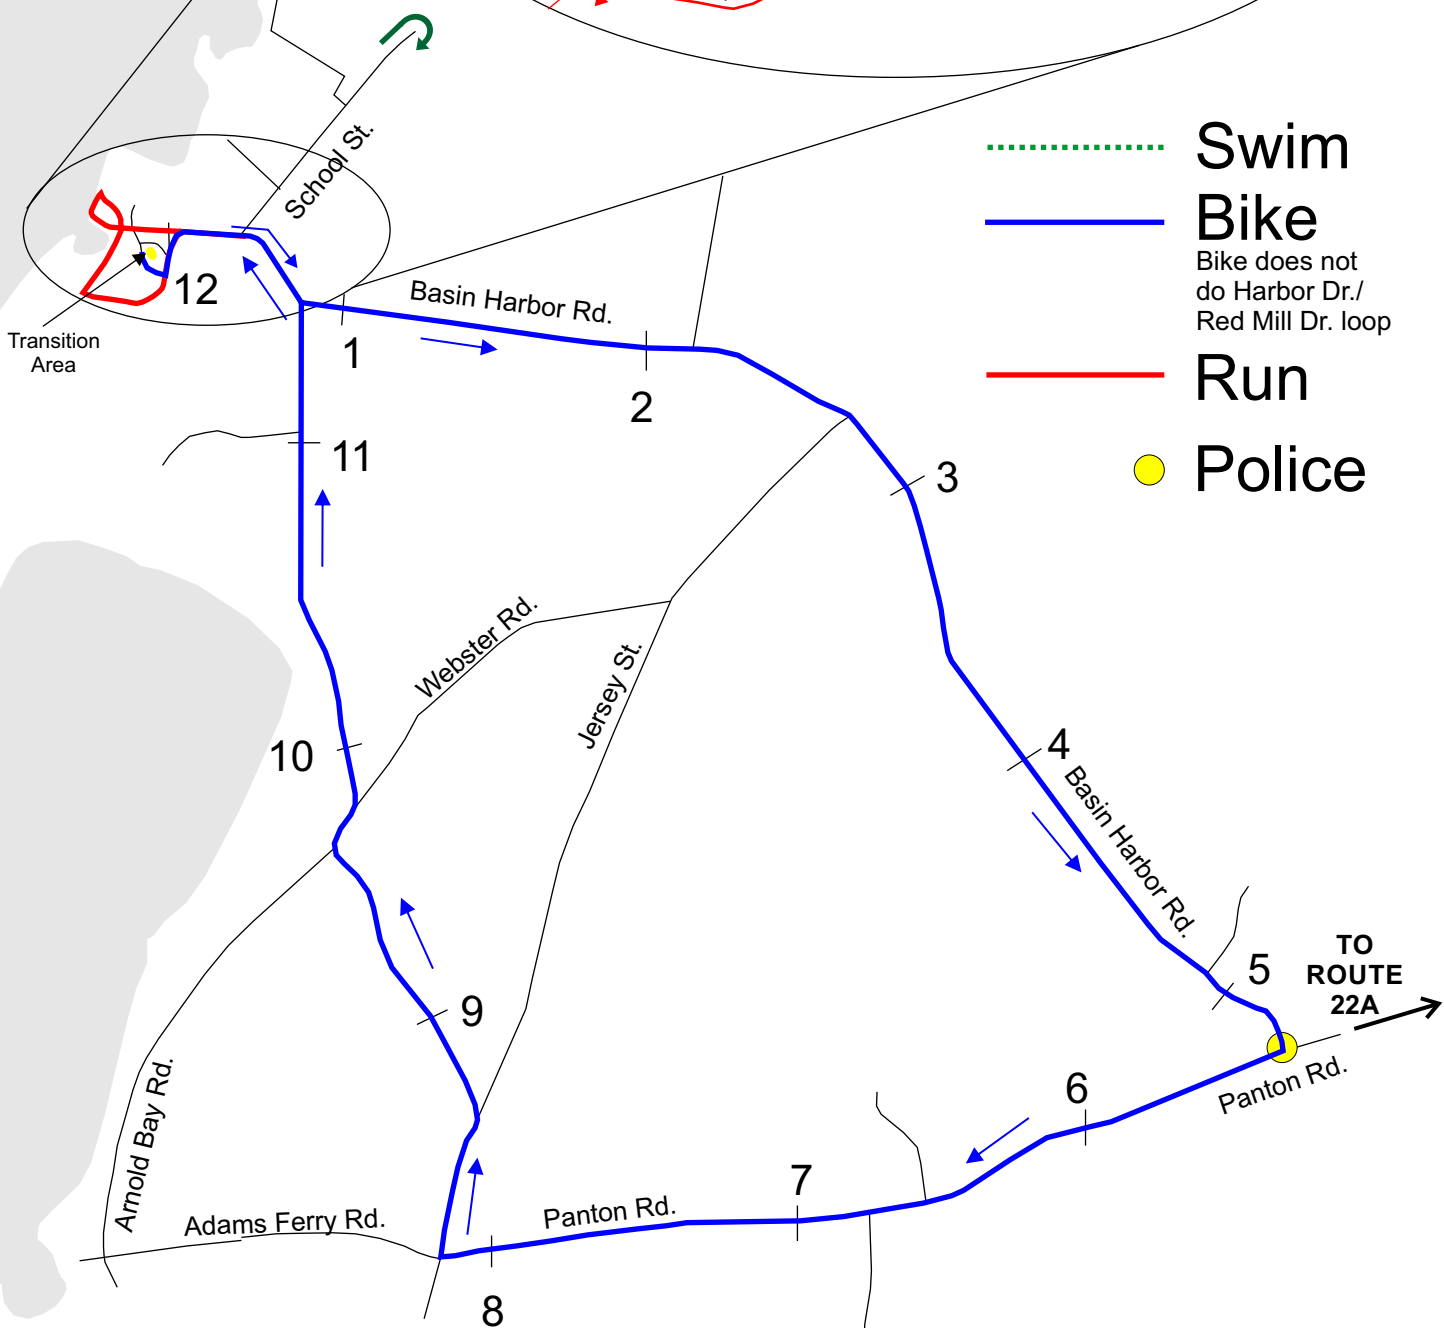

BASIN HARBOR SPRINT TRI

500 yd swim
12.2 mi bike
5K run

- Swim
- Bike
Bike does not do Harbor Dr./ Red Mill Dr. loop
- Run
- Police