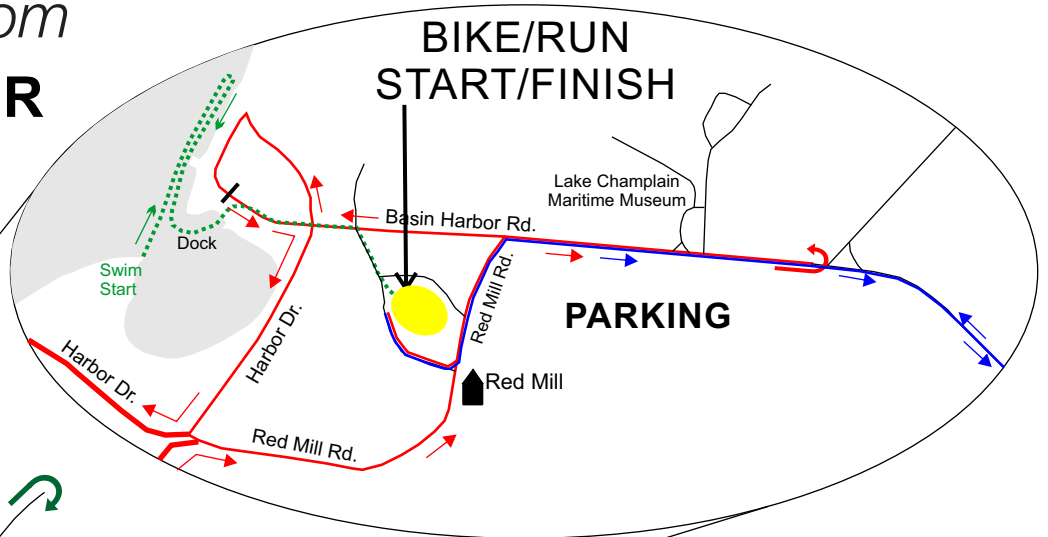

BASIN HARBOR SPRINT TRI

500 yd swim
12.2 mi bike
5K run

- Swim
- Bike
Bike does not do Harbor Dr./ Red Mill Dr. loop
- Run
- Police