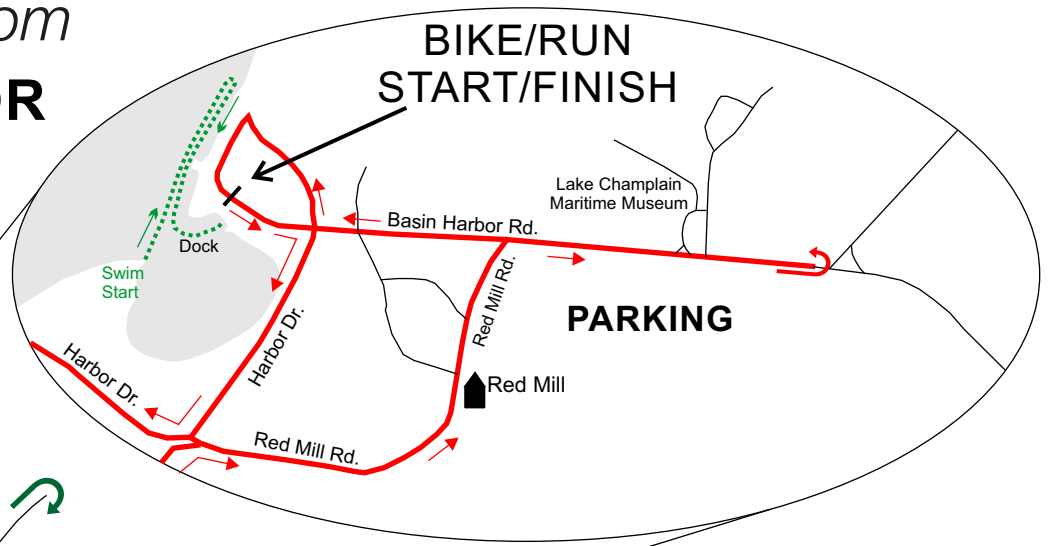

BASIN HARBOR SPRINT TRI

500 yd swim
 12.2 mi bike
 5K run

-  Swim
-  Bike
 Bike does not do Harbor Dr./ Red Mill Dr. loop
-  Run
-  Police