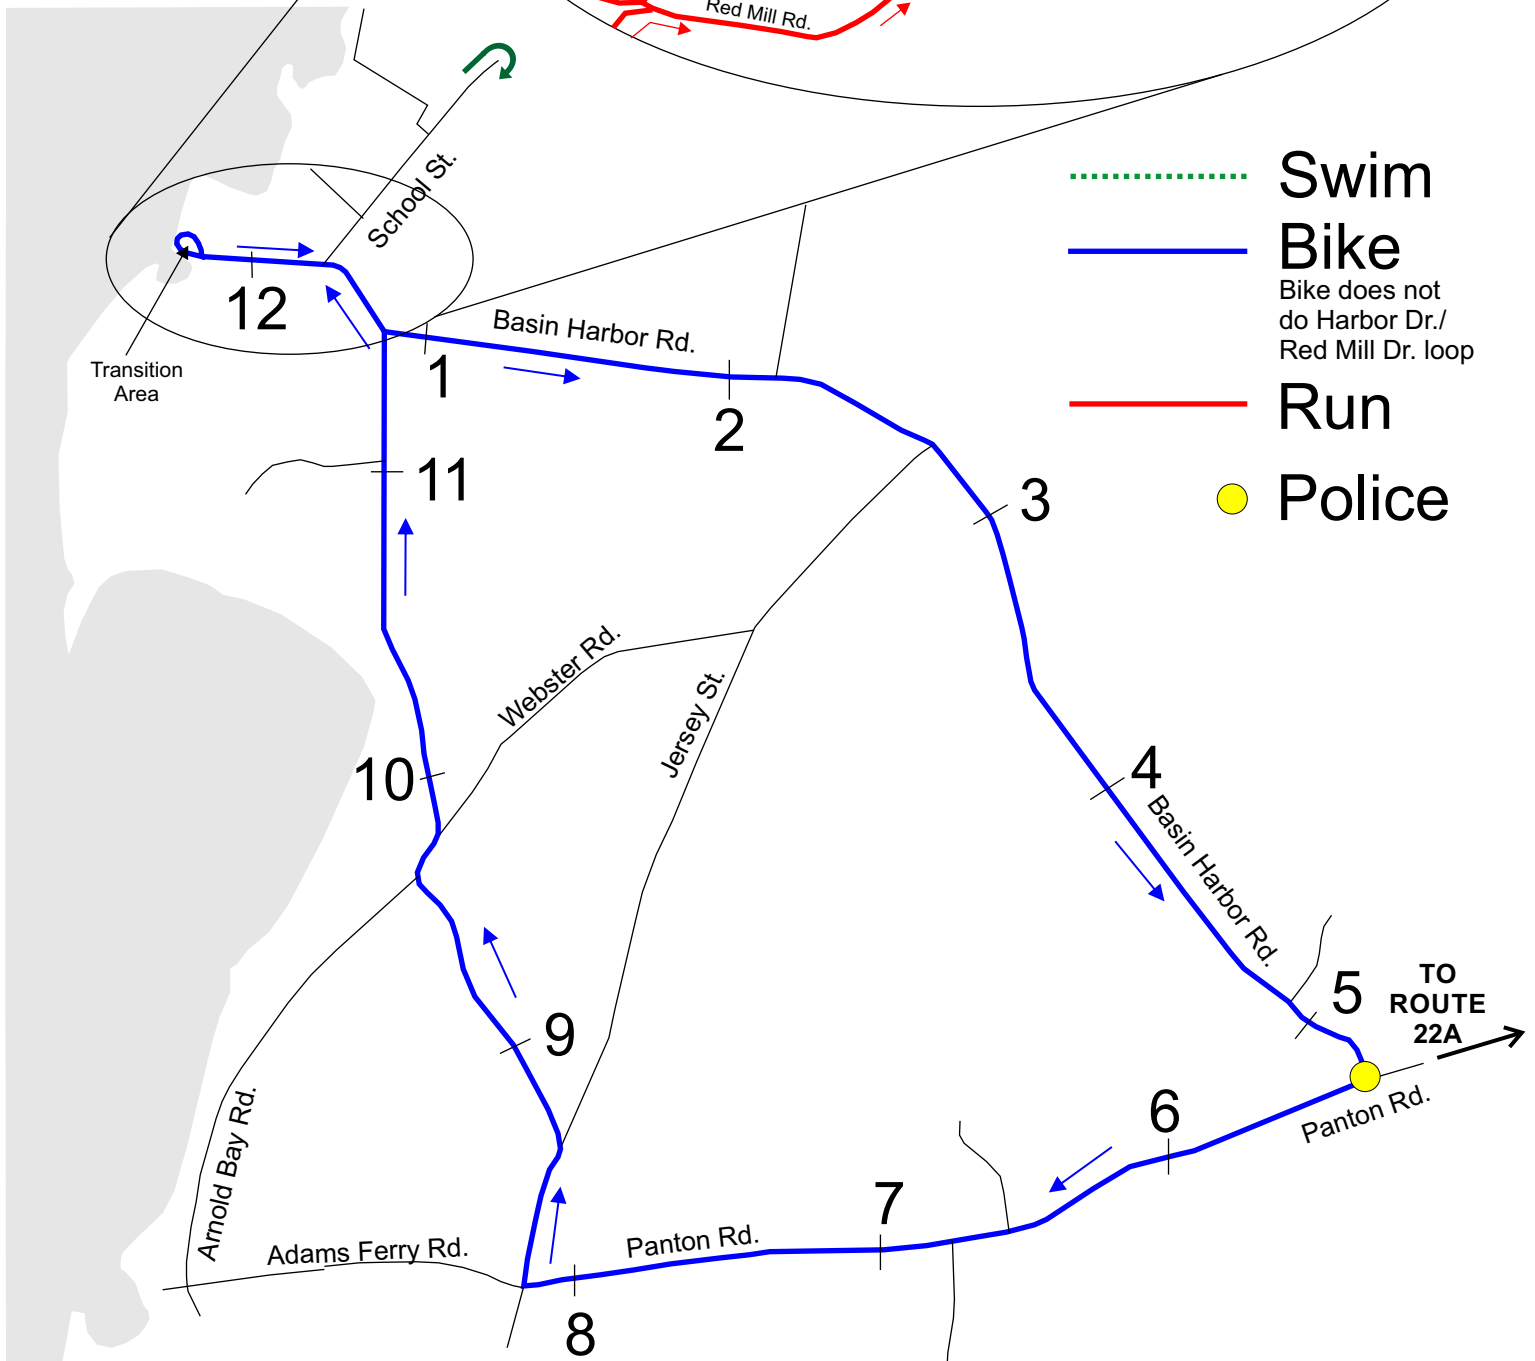

BASIN HARBOR SPRINT TRI

500 yd swim
 12.2 mi bike
 5K run

-  Swim
-  Bike
 Bike does not do Harbor Dr./ Red Mill Dr. loop
-  Run
-  Police