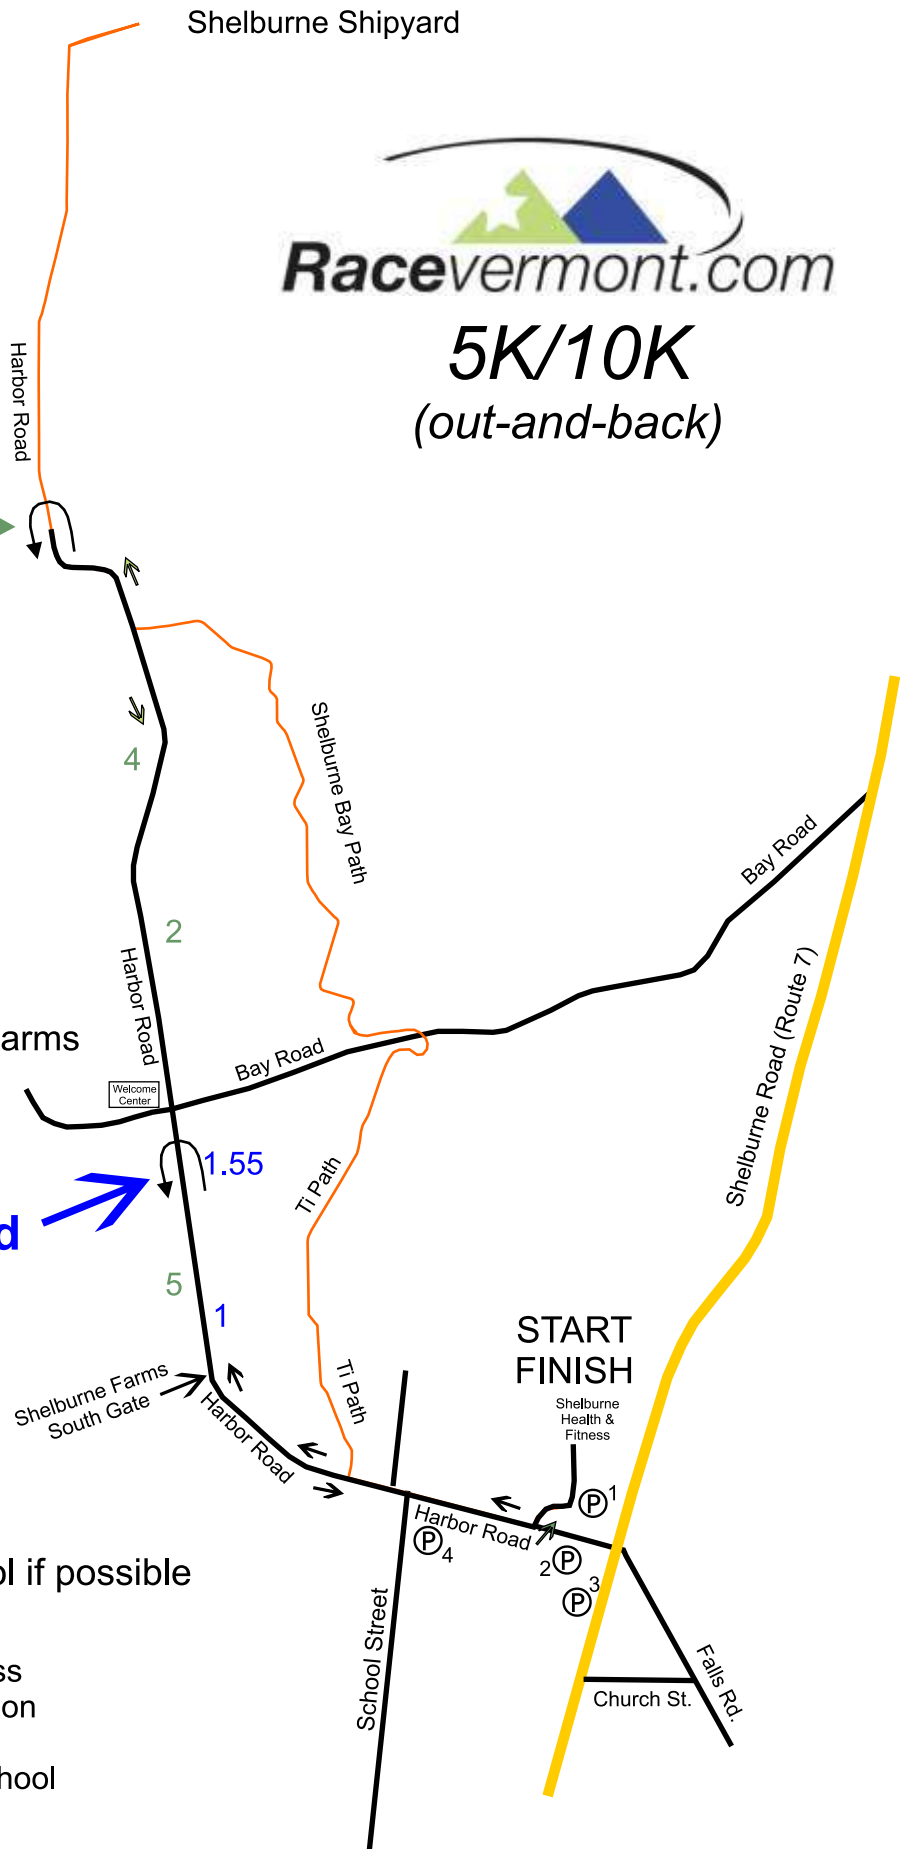

Shelburne Shipyard

5K/10K (out-and-back)

10K Turnaround & Water Station →

5K Turnaround →

Parking - Please carpool if possible and arrive early!

- 1 Shelburne Health & Fitness
- 2 Shelburne Rail Road Station
- 3 Shelburne Town Hall
- 4 Shelburne Community School