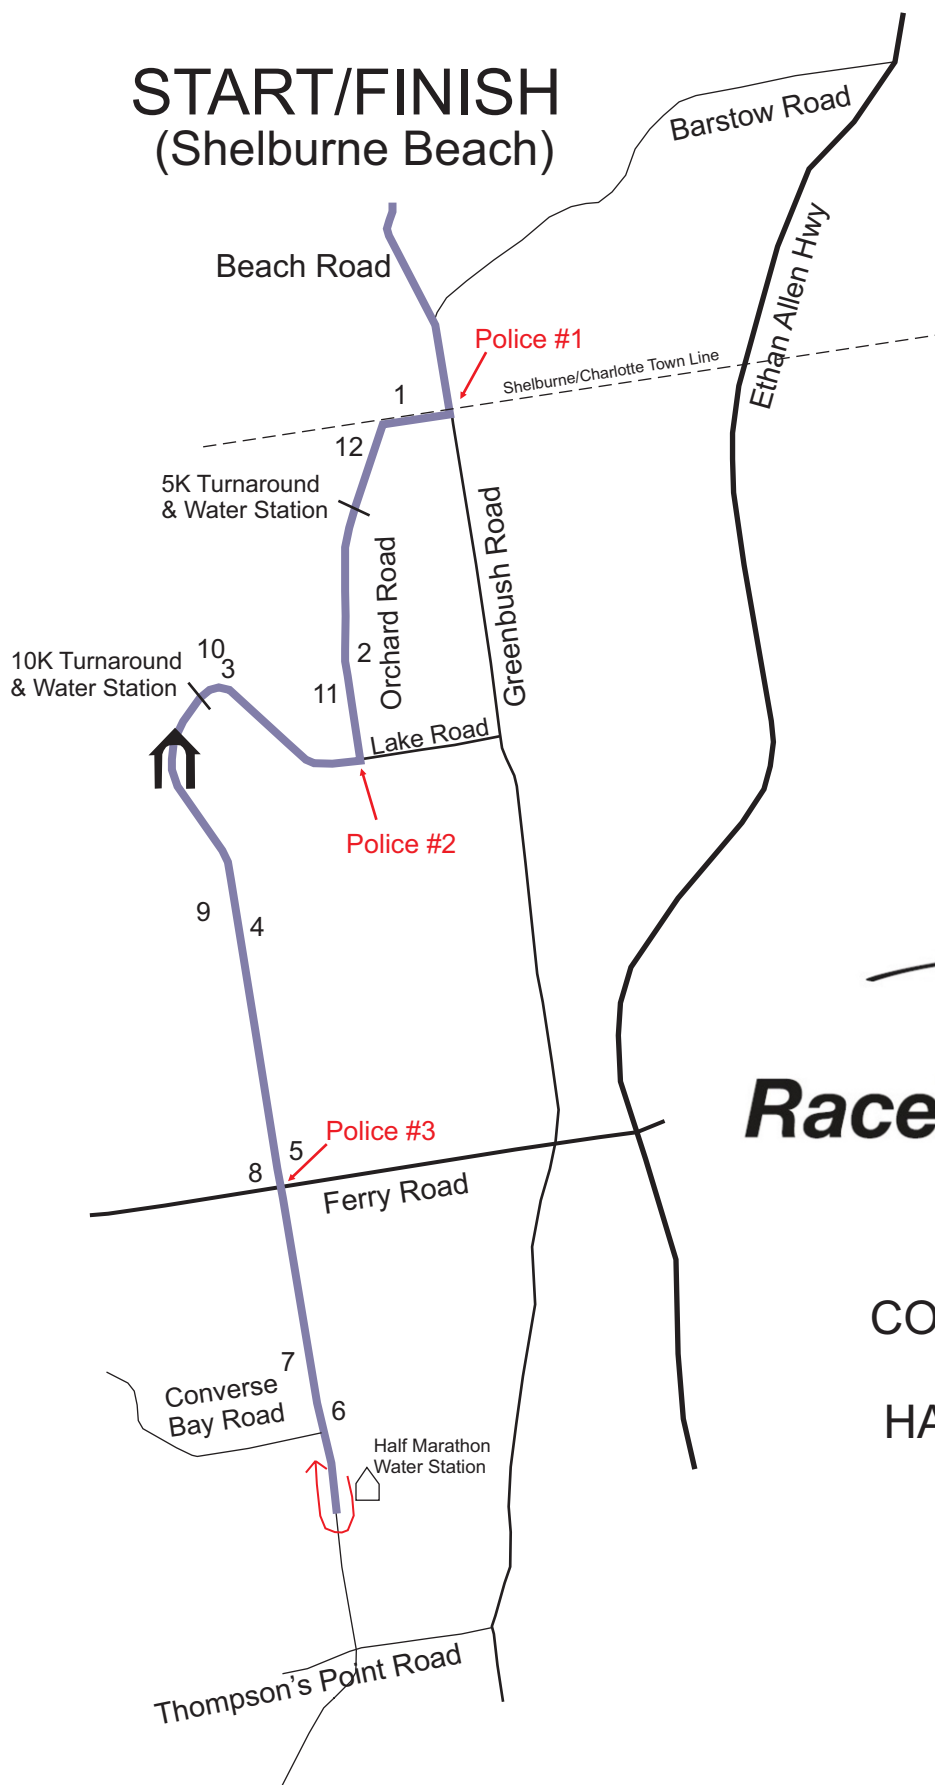

START/FINISH (Shelburne Beach)

CHARLOTTE
COVERED BRIDGE
5K/10K
HALF MARATHON