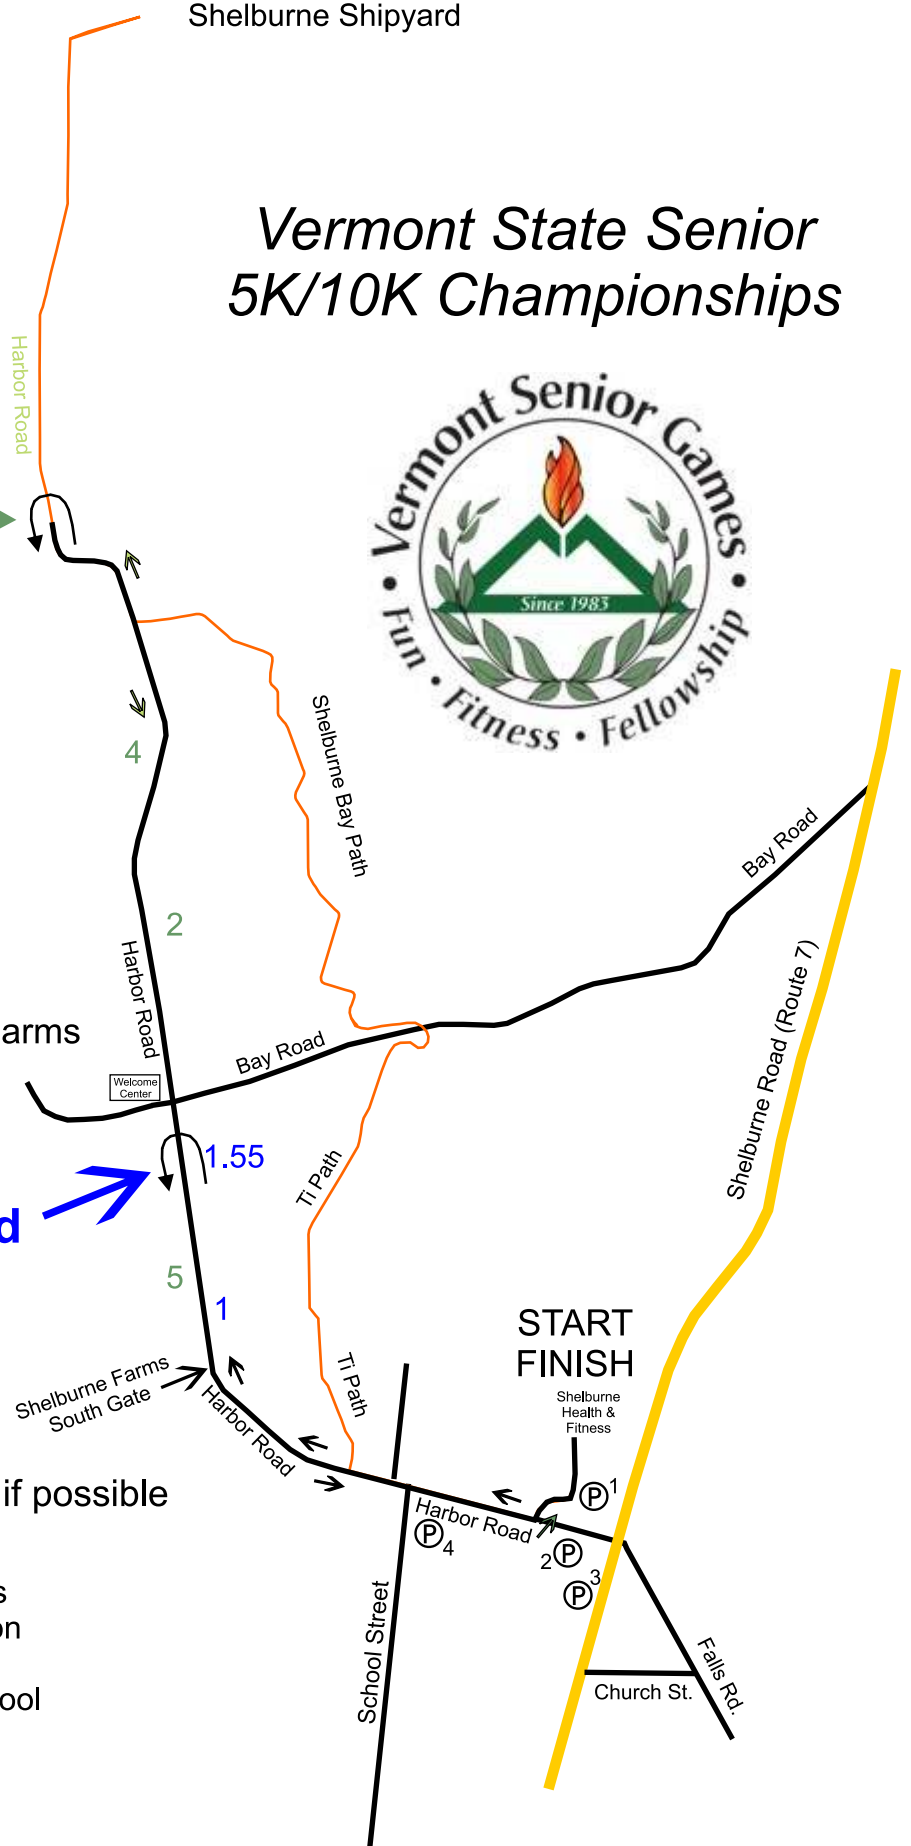

Shelburne Shipyard

# Vermont State Senior 5K/10K Championships

**10K Turnaround & Water Station** →

**5K Turnaround** →

**(P)** Parking - Please carpool if possible and arrive early!

- 1 Shelburne Health & Fitness
- 2 Shelburne Rail Road Station
- 3 Shelburne Town Hall
- 4 Shelburne Community School