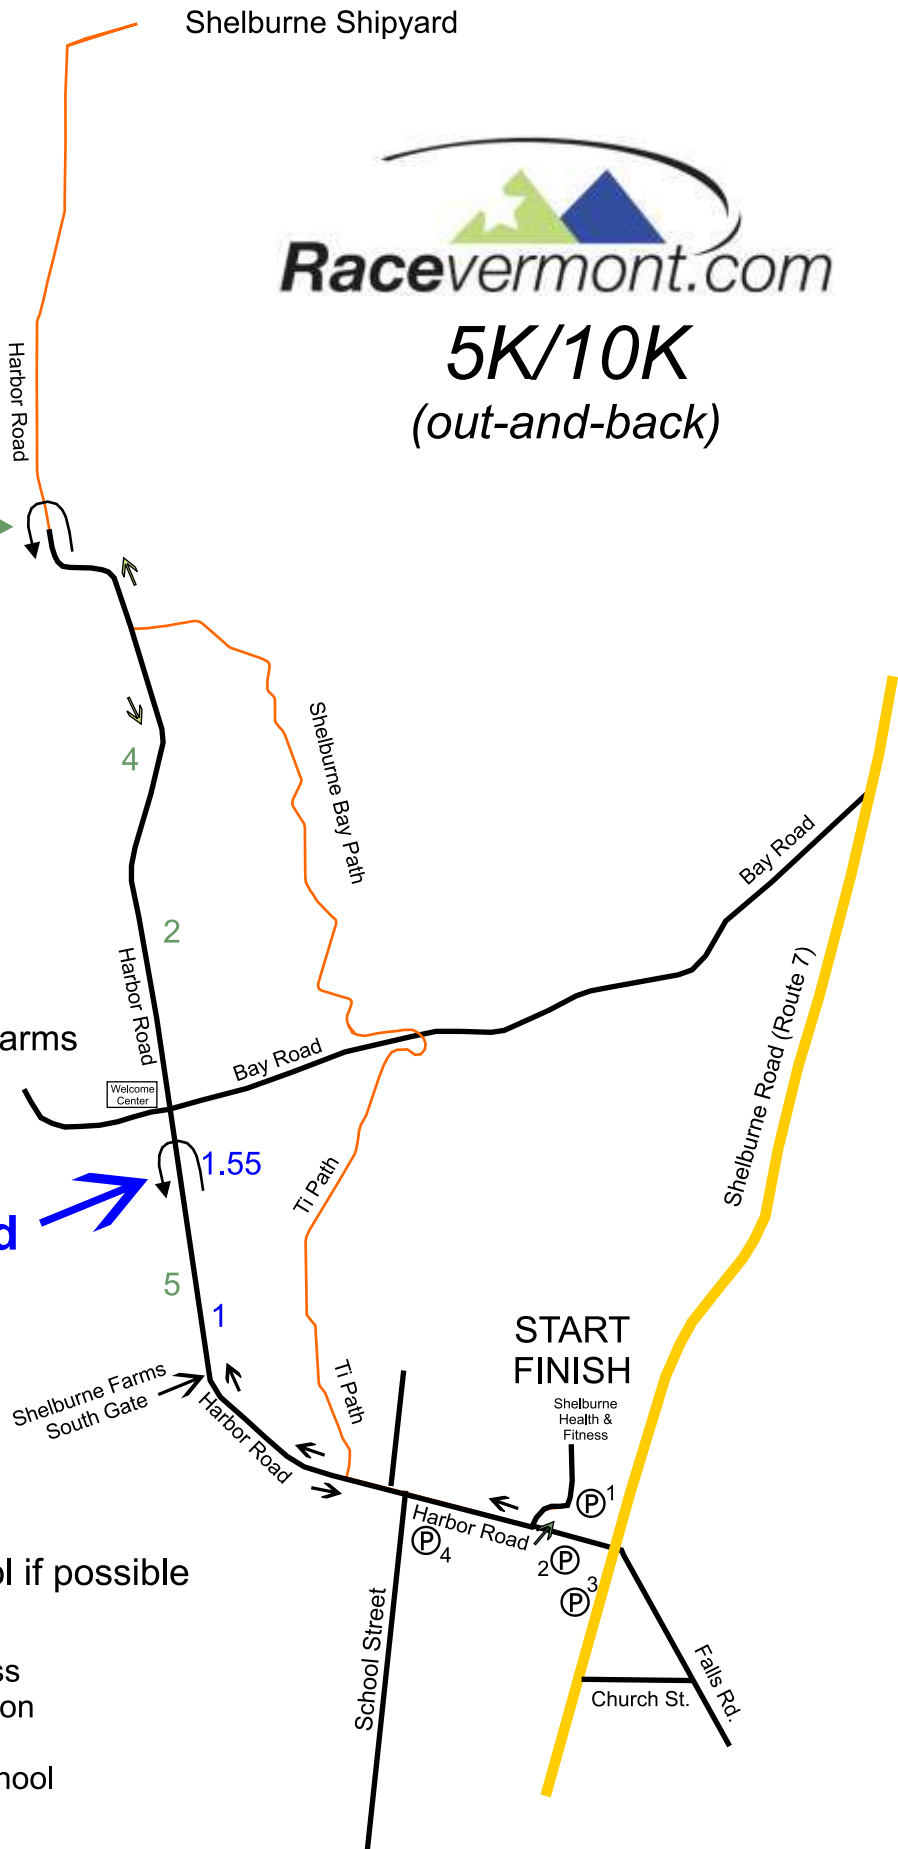

Shelburne Shipyard

Racevermont.com

5K/10K
(out-and-back)

10K Turnaround & Water Station →

5K Turnaround →

Parking - Please carpool if possible and arrive early!

- 1 Shelburne Health & Fitness
- 2 Shelburne Rail Road Station
- 3 Shelburne Town Hall
- 4 Shelburne Community School